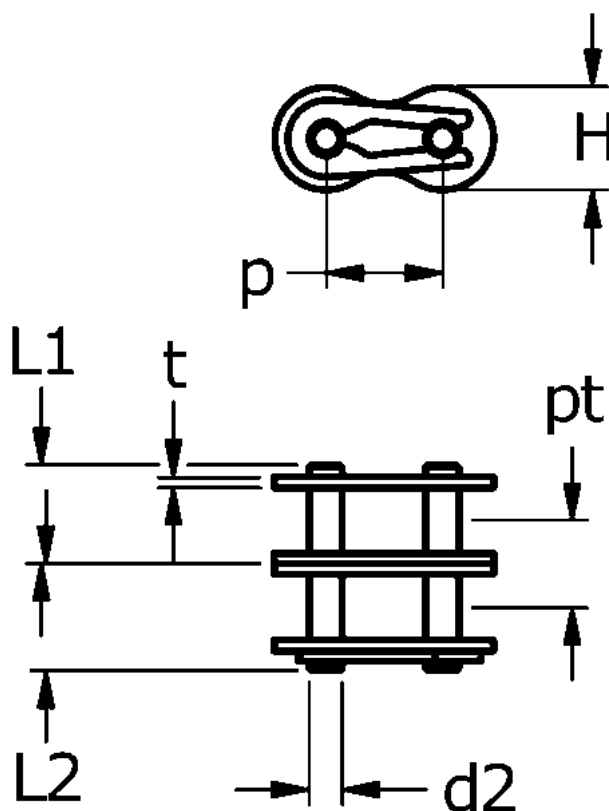

Article number: 61370235122002

Description: Tsubaki 08 B-2 Duplex connecting link with spring clip CL Neptune.

Note: 08 B-2

Measures

$d2 = 4.45$
 $H = 12$
 $L1 = 15.3$
 $L2 = 16.9$
 $P = 12.7$
 $pt = 13.92$
 $t = 1.6$